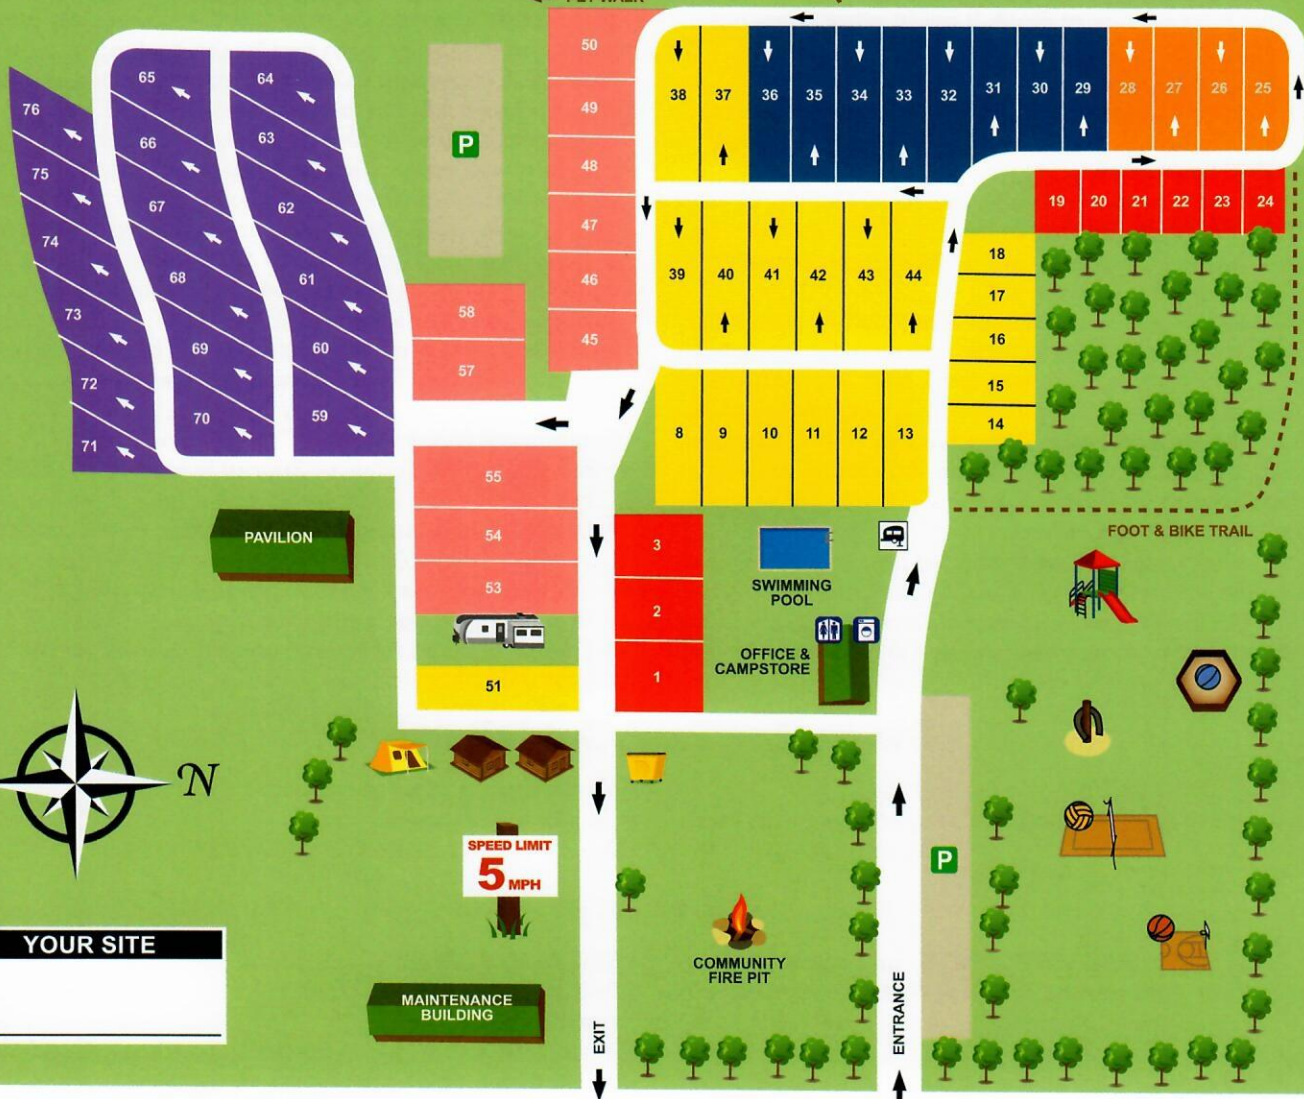

Countryside

Campground & Cabins

countrysidecampgroundandcabins.com

805 Byfield Drive
Harrison, MI 48625
989-539-5468

- | | | |
|---------------------------------|---------------------|----------------|
| 30 Amp FHU Seasonal Sites | Rental RV | Parking |
| 50 Amp FHU Seasonal Sites | Tent | Basketball |
| 30 Amp Water / Electric / Sewer | Trail | Volleyball |
| 50 Amp Water / Electric / Sewer | Restrooms/Bathhouse | Horseshoes |
| 30 Amp Water / Electric | Laundry | GaGa Ball Pit |
| 50 Amp Water / Electric | Dump Station | Playground |
| Cabin | Dumpster | Baseball Field |

YOUR SITE

600 FT. TO MI HWY 61