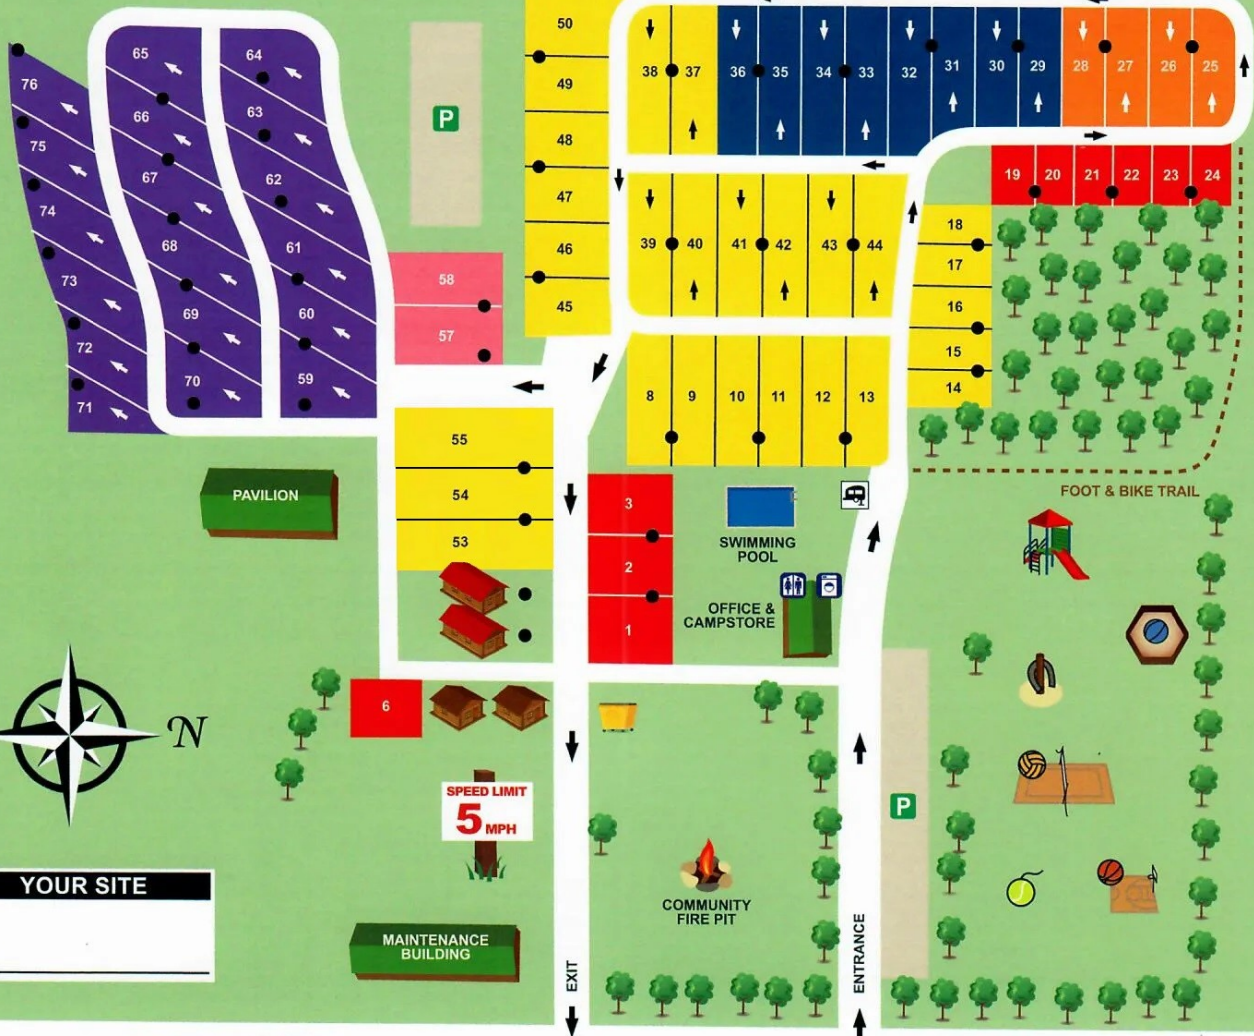

Countryside

Campground & Cabins

countrysidecampgroundandcabins.com

805 Byfield Drive
Harrison, MI 48625
989-539-5468

	30 Amp FHU Seasonal Sites		Power Pedestal		Basketball
	50 Amp FHU Seasonal Sites		Trail		Volleyball
	30 Amp Water / Electric / Sewer		Restrooms/Bathhouse		Horseshoes
	50 Amp Water / Electric / Sewer		Laundry		GaGa Ball Pit
	30 Amp Water / Electric		Dump Station		Playground
	50 Amp Water / Electric		Dumpster		Baseball Field
	Cabin		Parking		Tetherball
	Deluxe Cabin				

YOUR SITE

600 FT. TO MI HWY 61